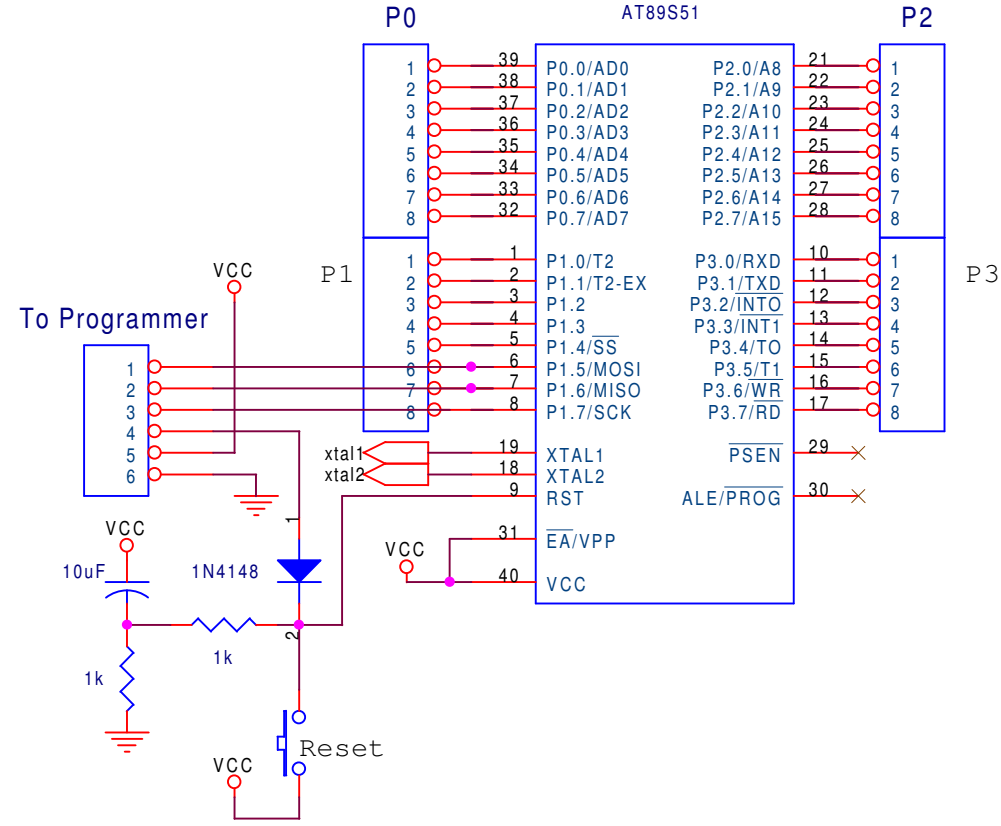

# Common Anoda

Title		
8 x Seven Segmen Circuit Interface		
Size	Document Number	Rev
A	Triwiyanto	<RevCode>
Date:	Friday, April 07, 2006	Sheet 1 of 1