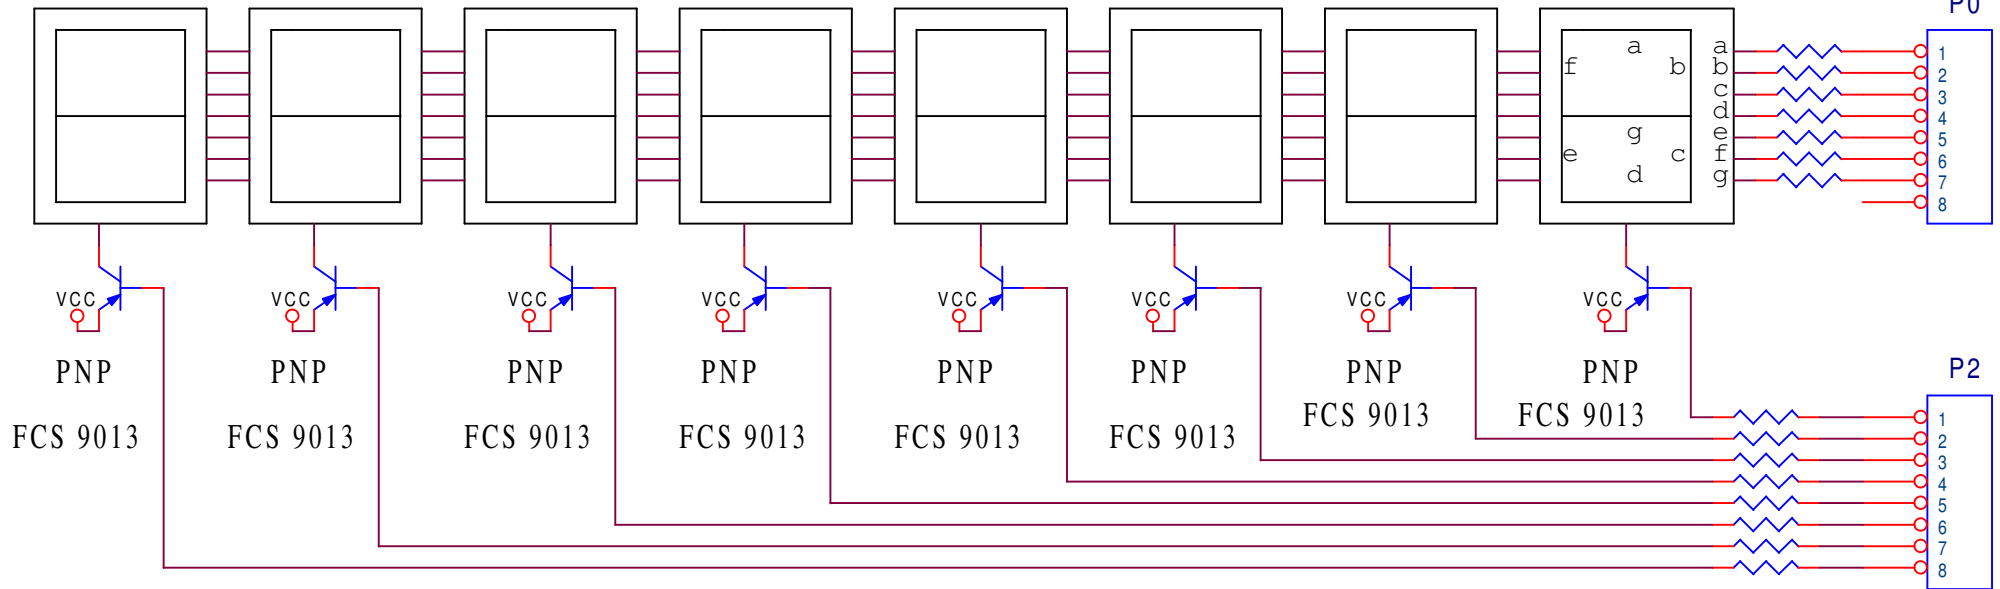

# Common Anoda

Title		
8 x Seven Segmen Circuit Interface		
Size	Document Number	Rev
A	Triwiyanto	<RevCode>
Date:	Friday, April 07, 2006	Sheet 1 of 1