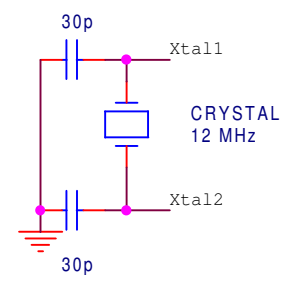

# Common Anoda

Title		
8 x Seven Segmen Circuit Interface		
Size	Document Number	Rev
A	Triwiyanto	<RevCode>
Date:	Friday, April 07, 2006	Sheet 1 of 1